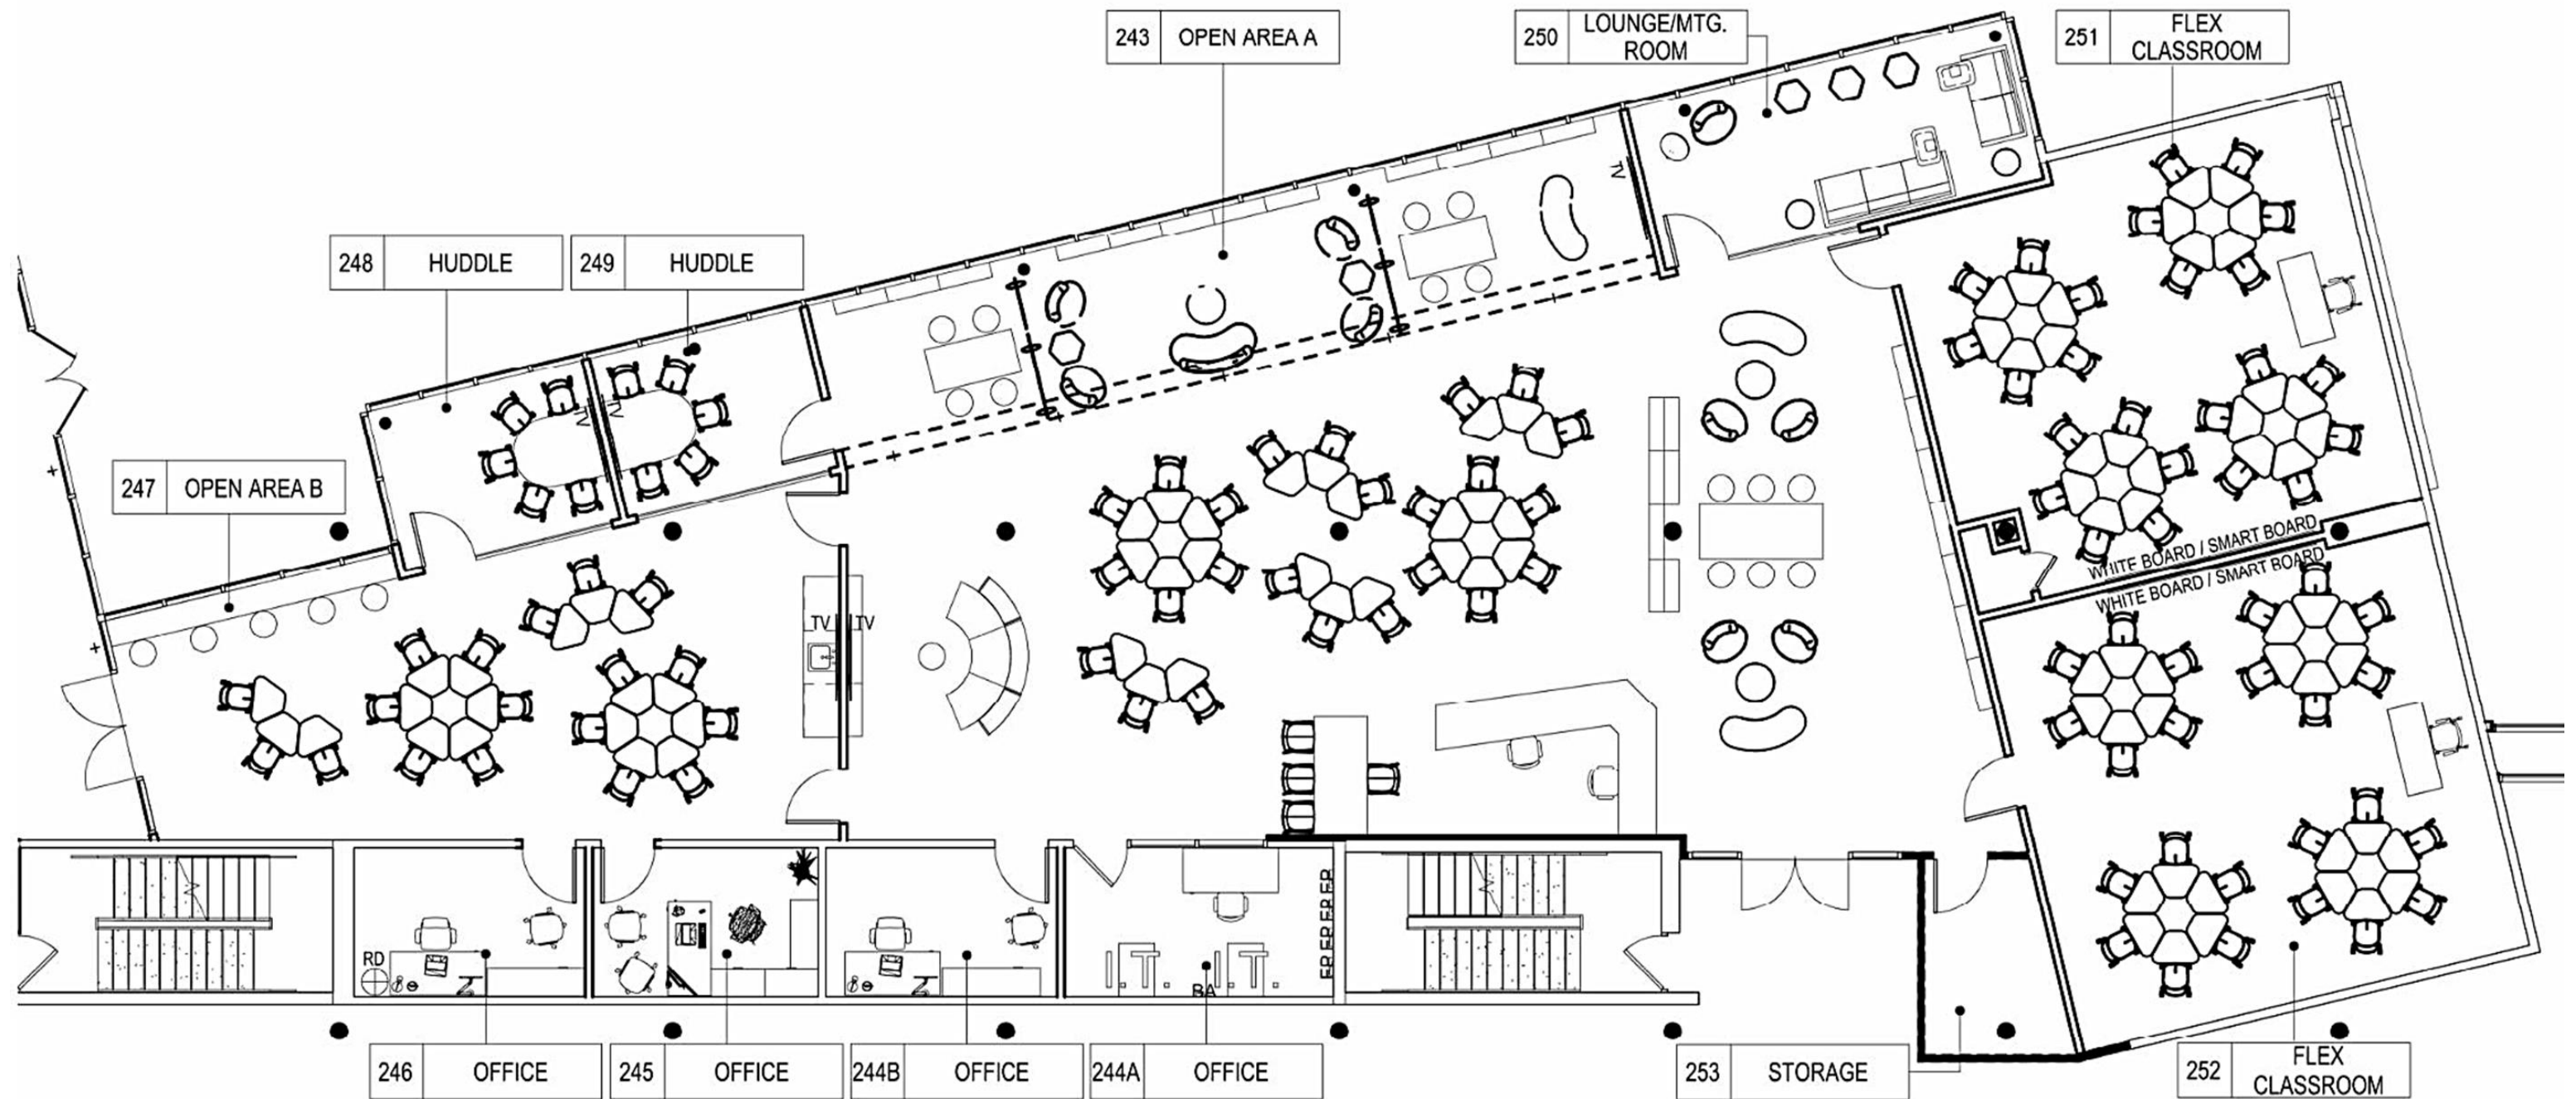

Glenfield Middle School: Media Center Renovations