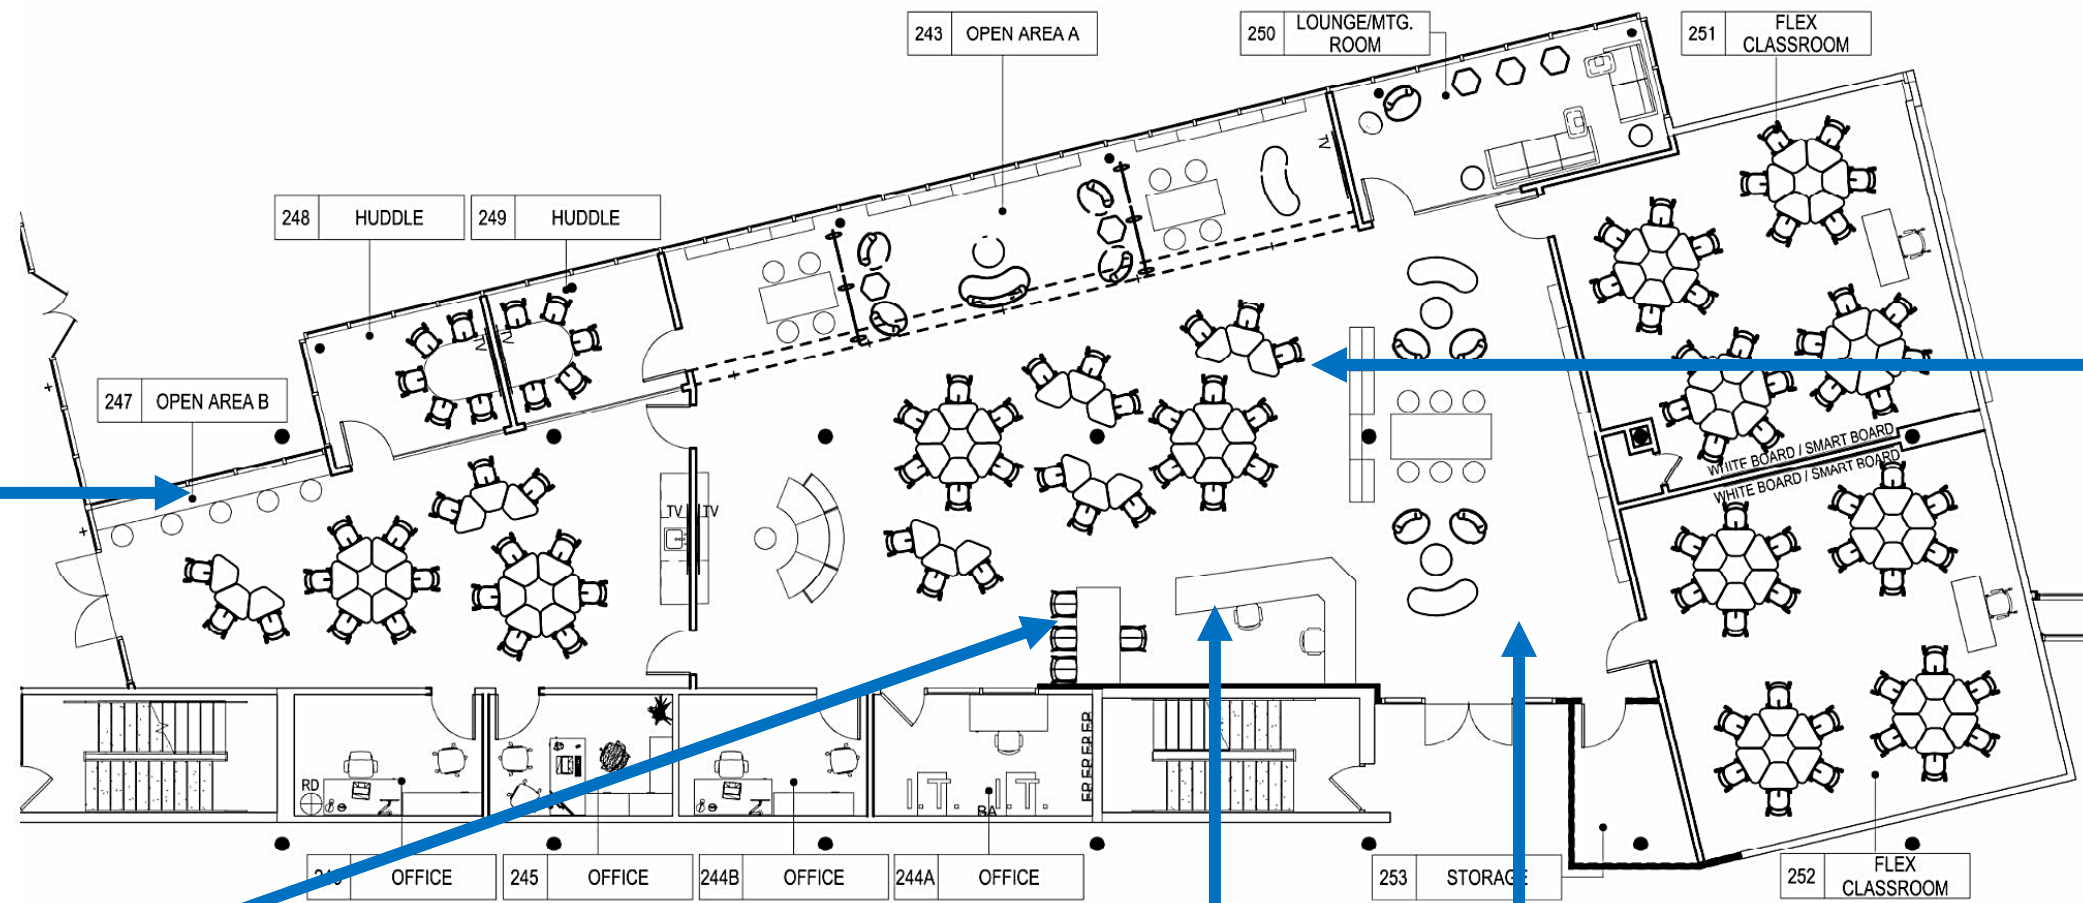

Glenfield Middle School: Media Center Renovations