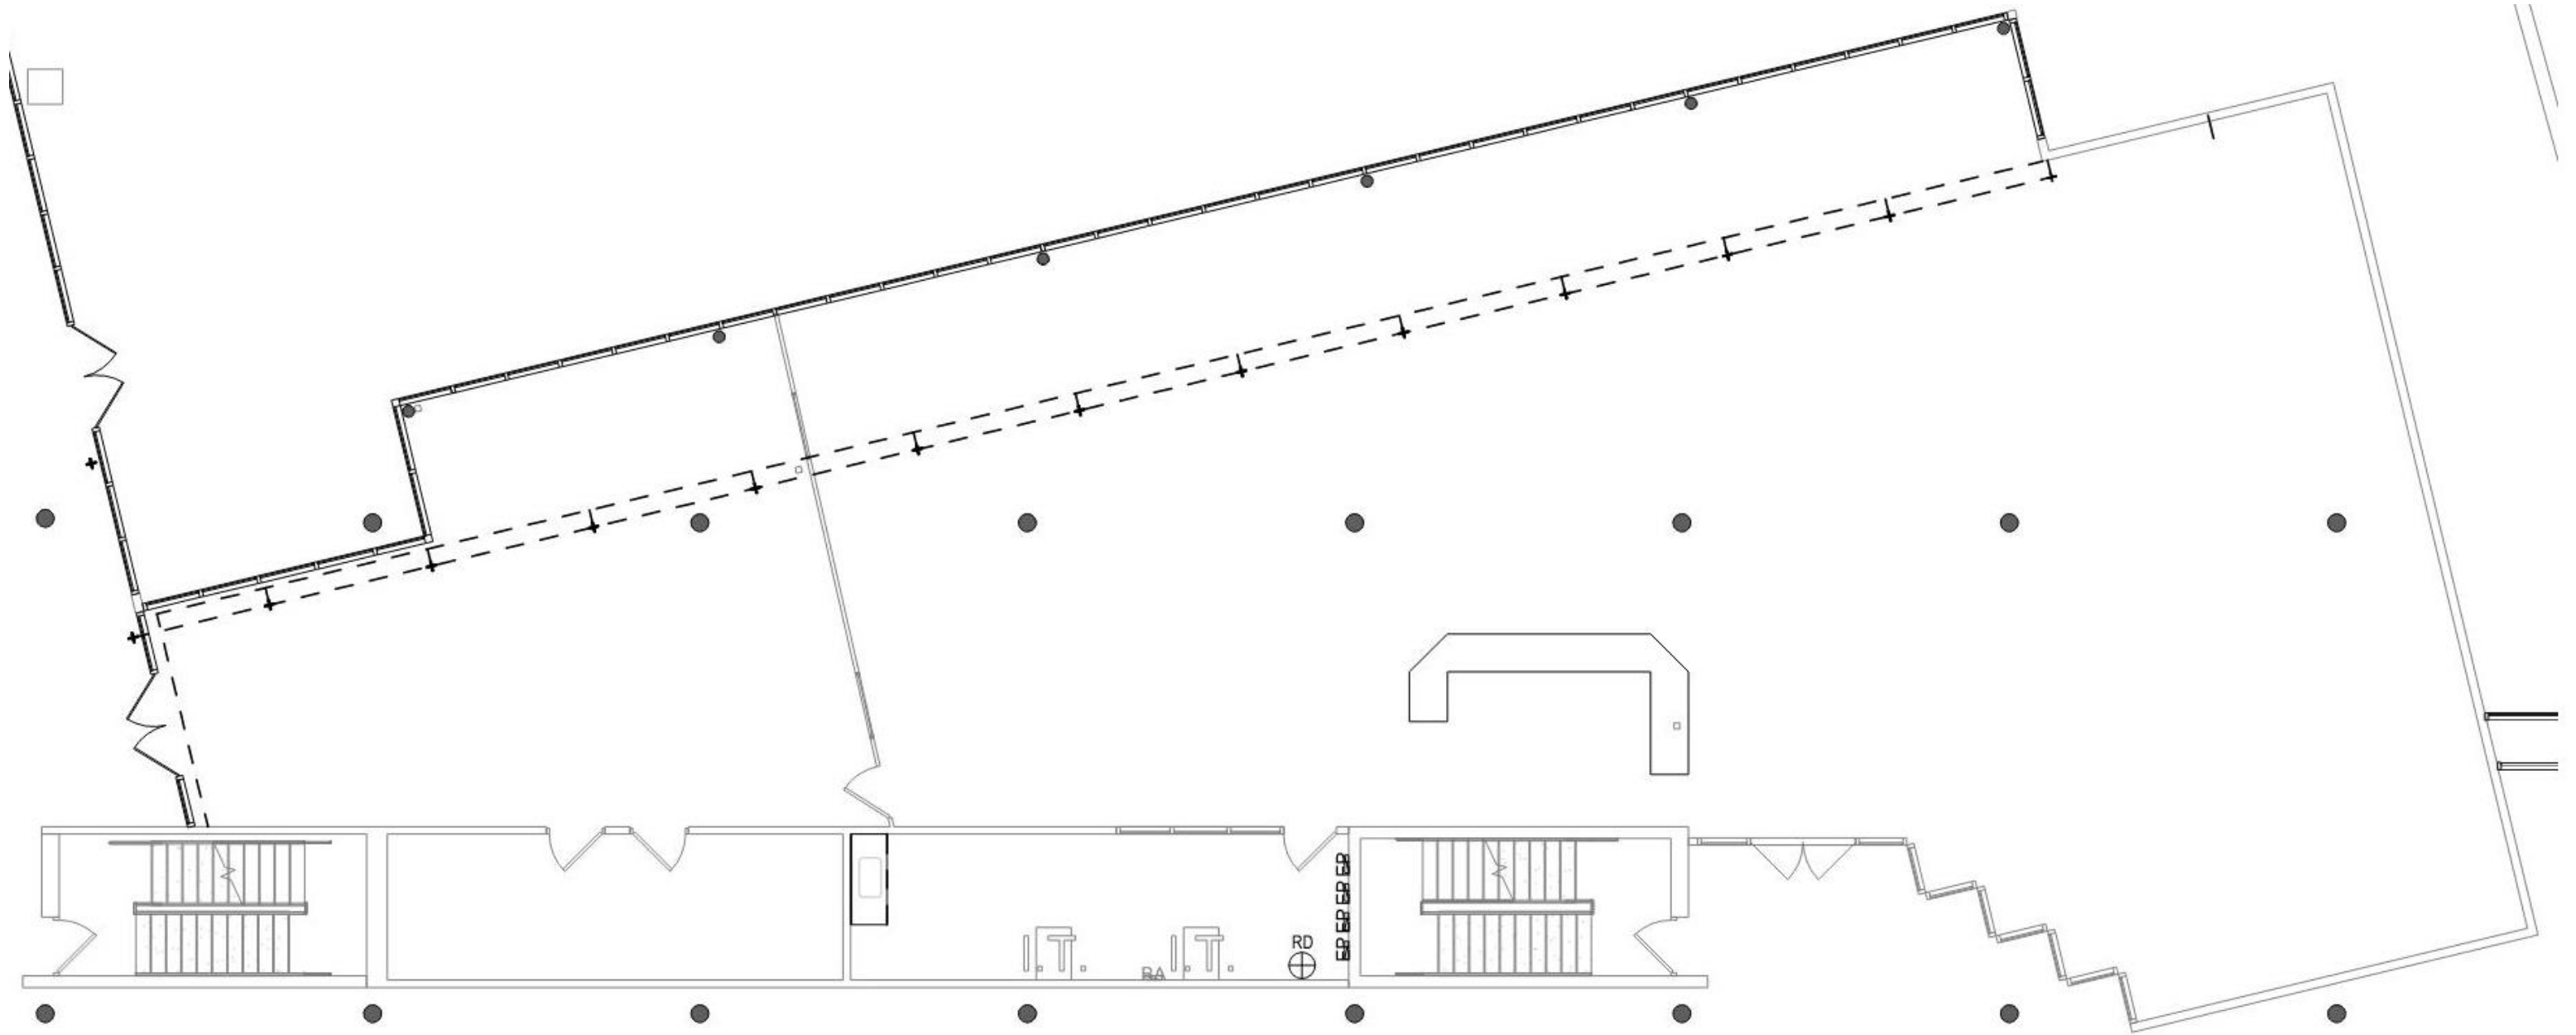

Glenfield Middle School: Media Center Renovations