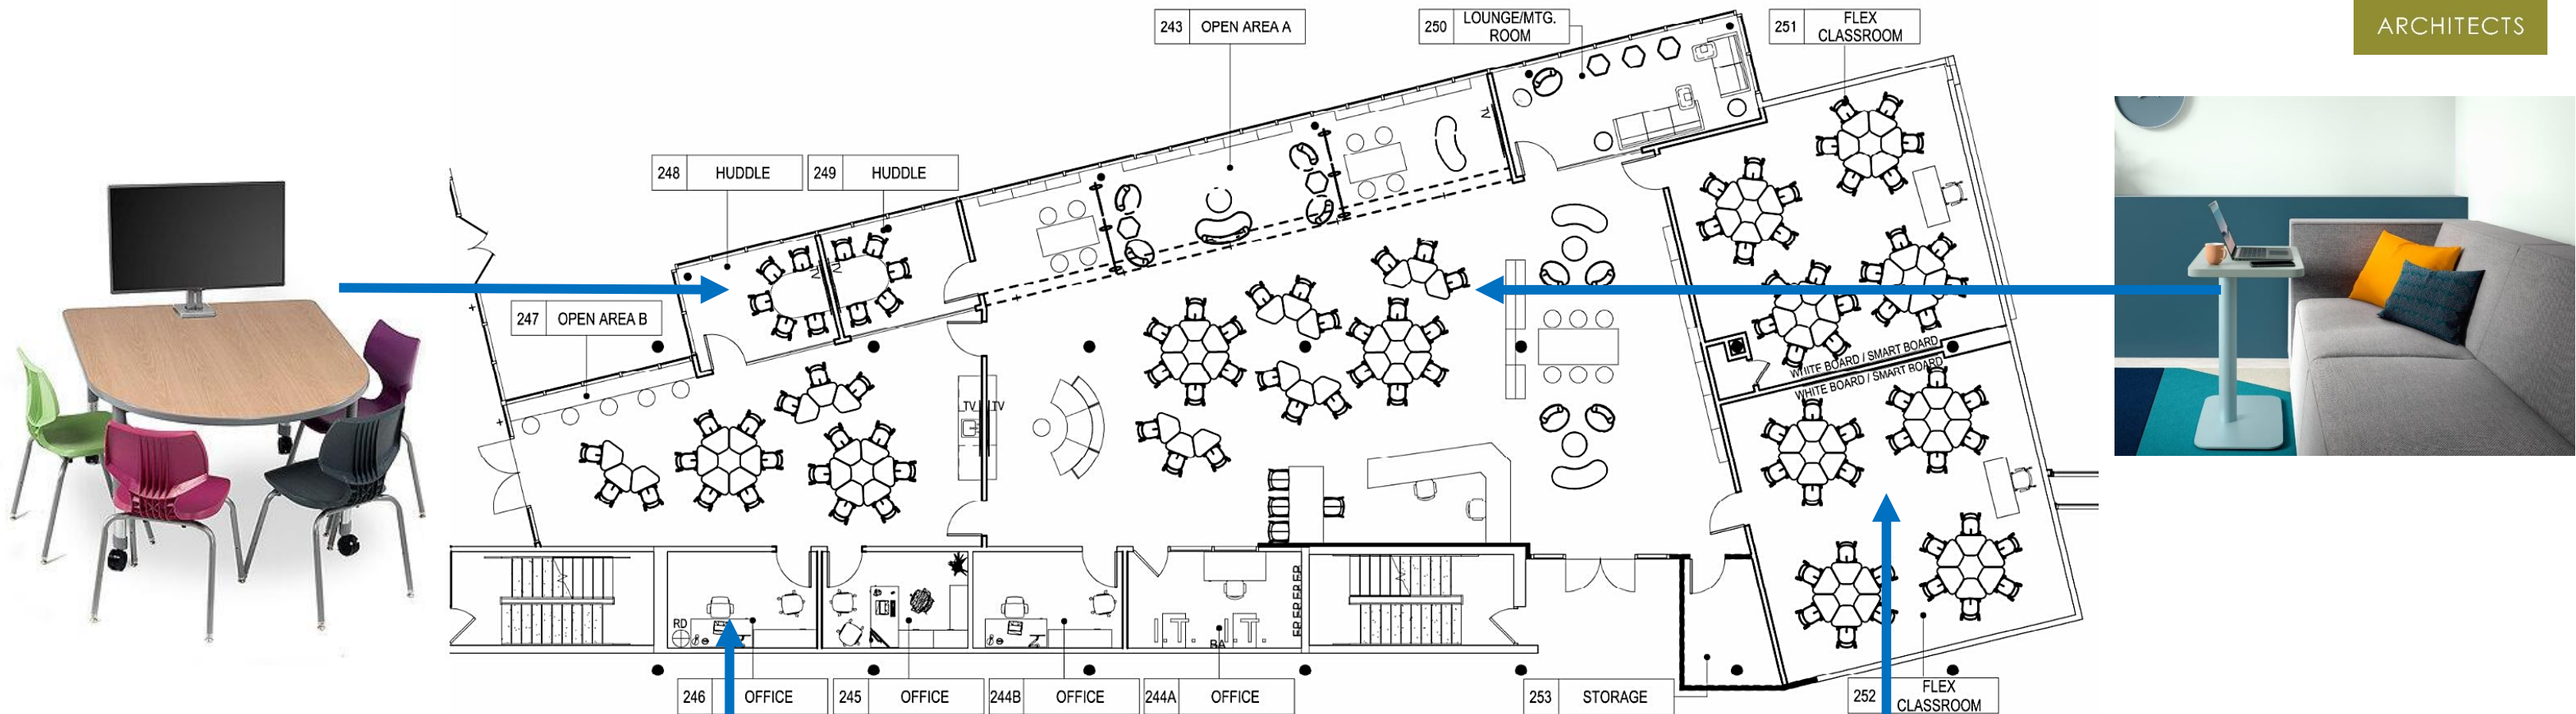

Glenfield Middle School: Media Center Renovations